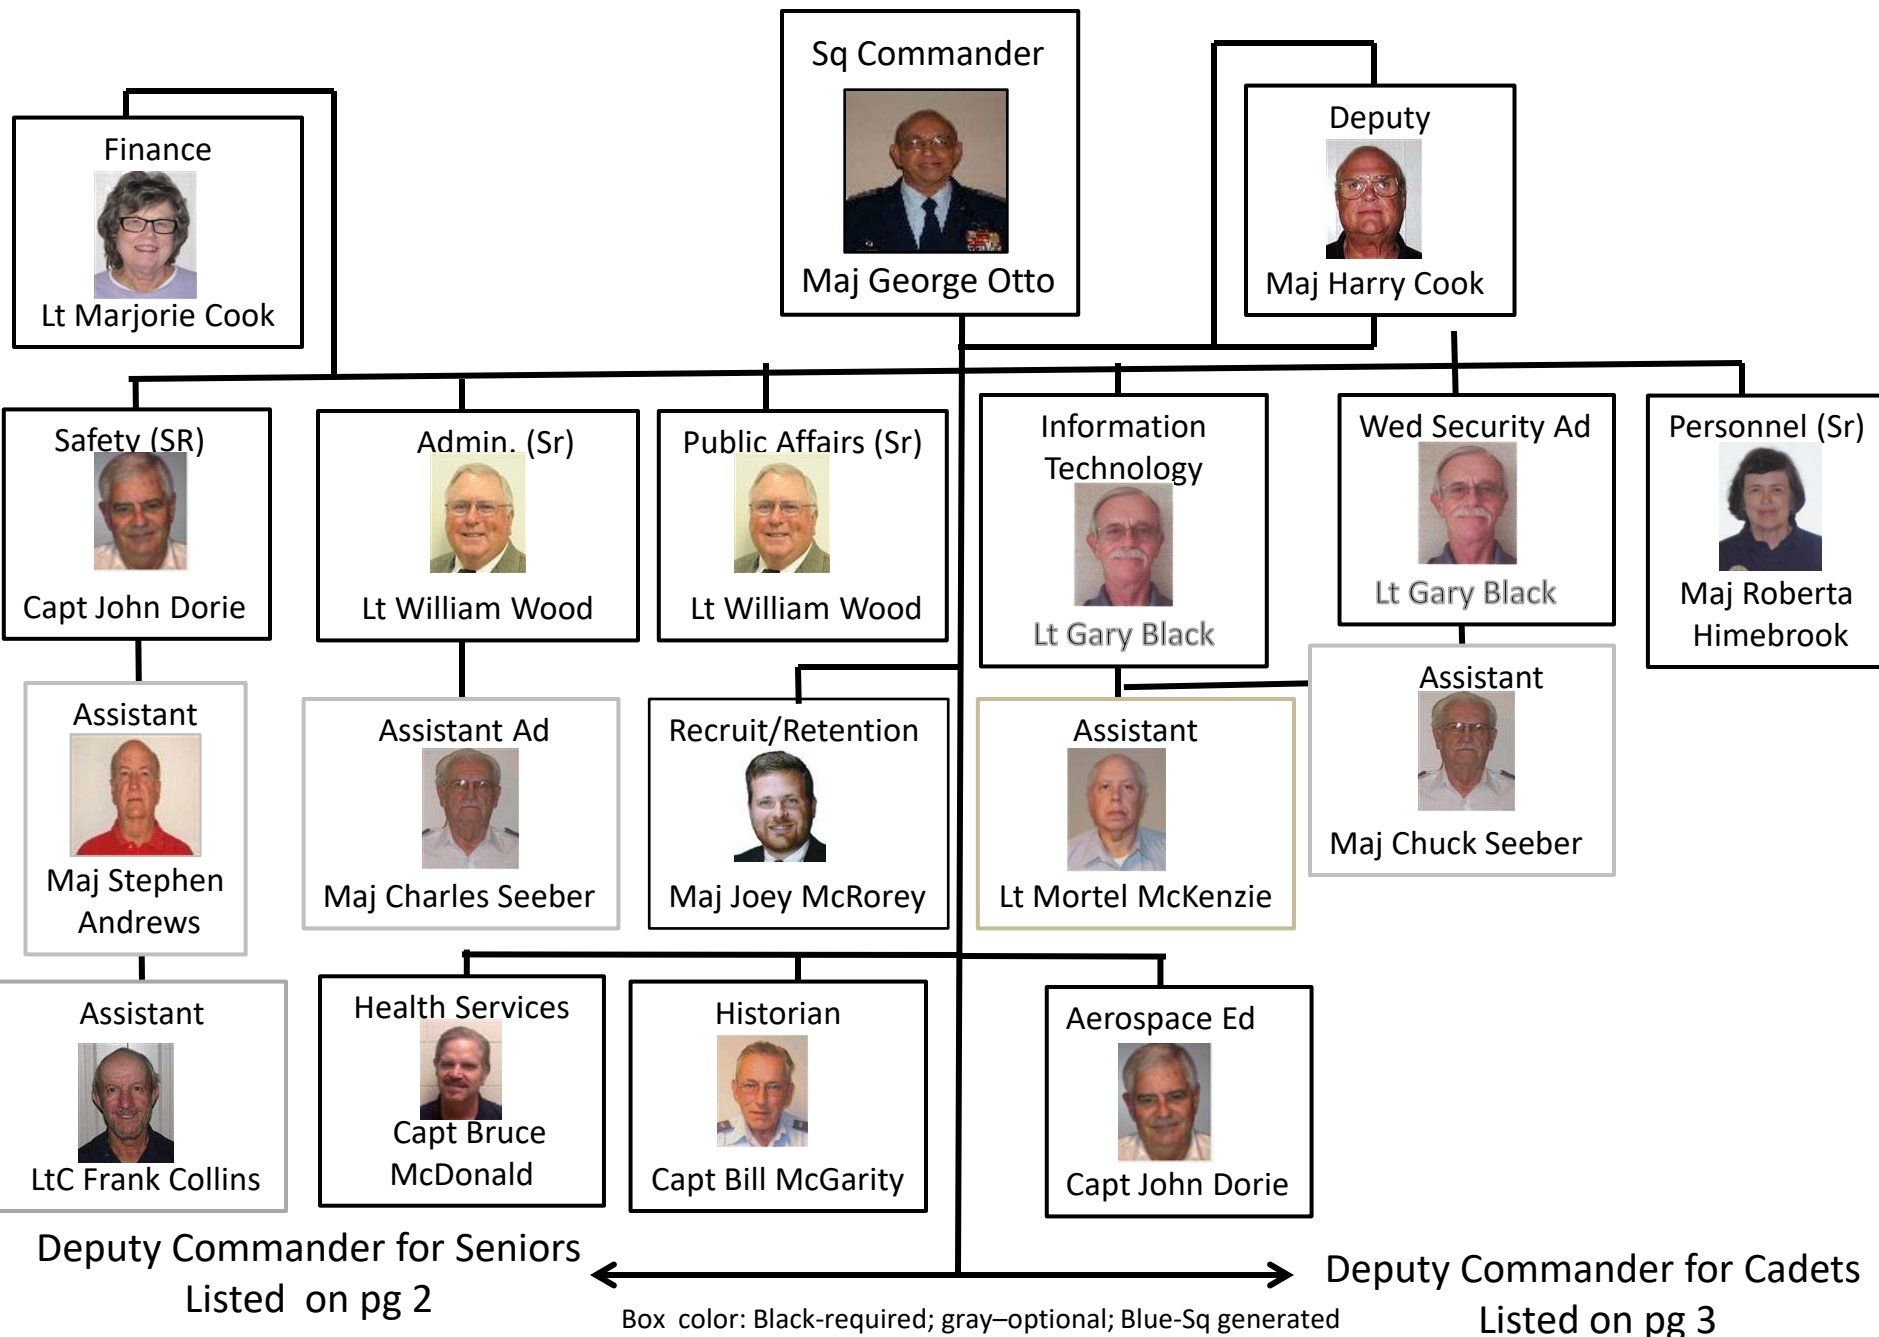

Kerrville Composite Squadron (TX442) Organization Chart

(as of 7 Oct 2018)

pg 1

Kerrville Composite Sq (TX 442) Commander

(as of 8 Oct 2018)

Deputy Commander for Seniors

Maj Tom King

Logistics

Lt David Bain

Comm.

Lt Mortel McKenzie

Operations

Maj Stephen Andrews

Prof. Development

Lt Diann Black

Maintenance

Maj Lee Robinson

Transportation

Lt David Bain

Supply

Lt David Bain

Assistant

LtC James McCloud

Assistant